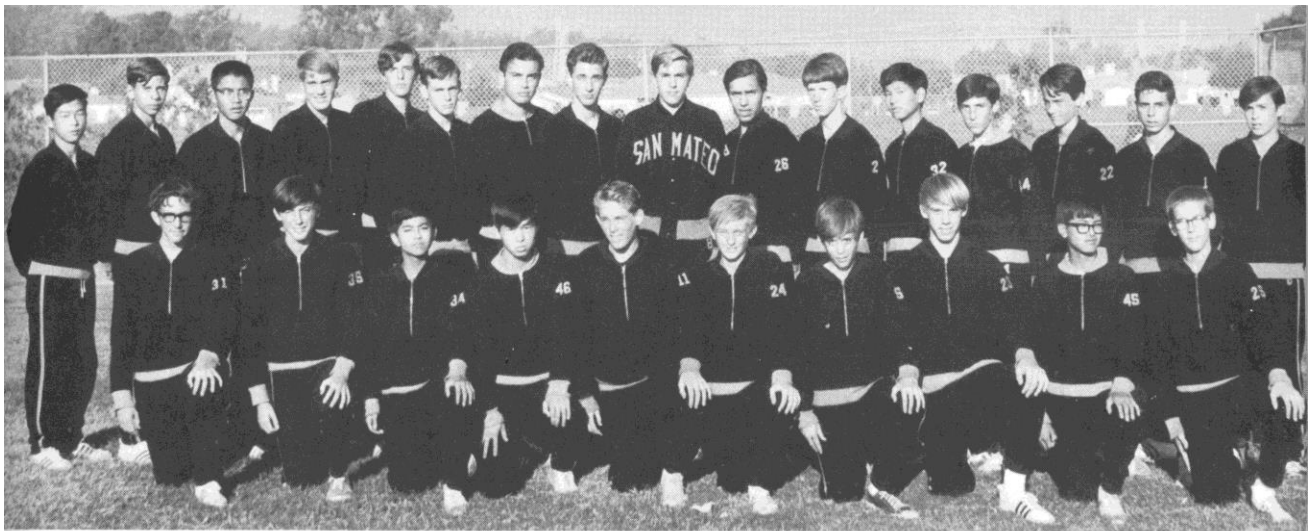

Pg. 162 Track Team

FIRST ROW, left to right: J. Nasser, E. Nice, M. Takaha, T. Kuramura, L. Hausler, C. Harris, R. Patten, D. Pelton, B. Wada, R. Krakow. *SECOND ROW*: M. Kuramura, M. Sullivan, G. Higashioka,

B. James, R. Wasserman, M. Malzkuhn, R. DaMotta, B. Wellman, B. Cowan, J. Russell, F. Barnes, J. Tanaka, S. Lee, K. Walker, R. Furnari, J. Moncrief.